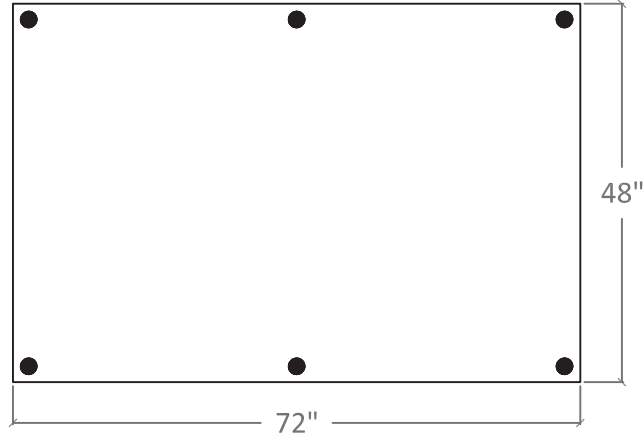

Hidden (Magnetic / Non-Magnetic)
Standard Board Size

Max™ Glassboards

Standard Board
1/2" = 1'