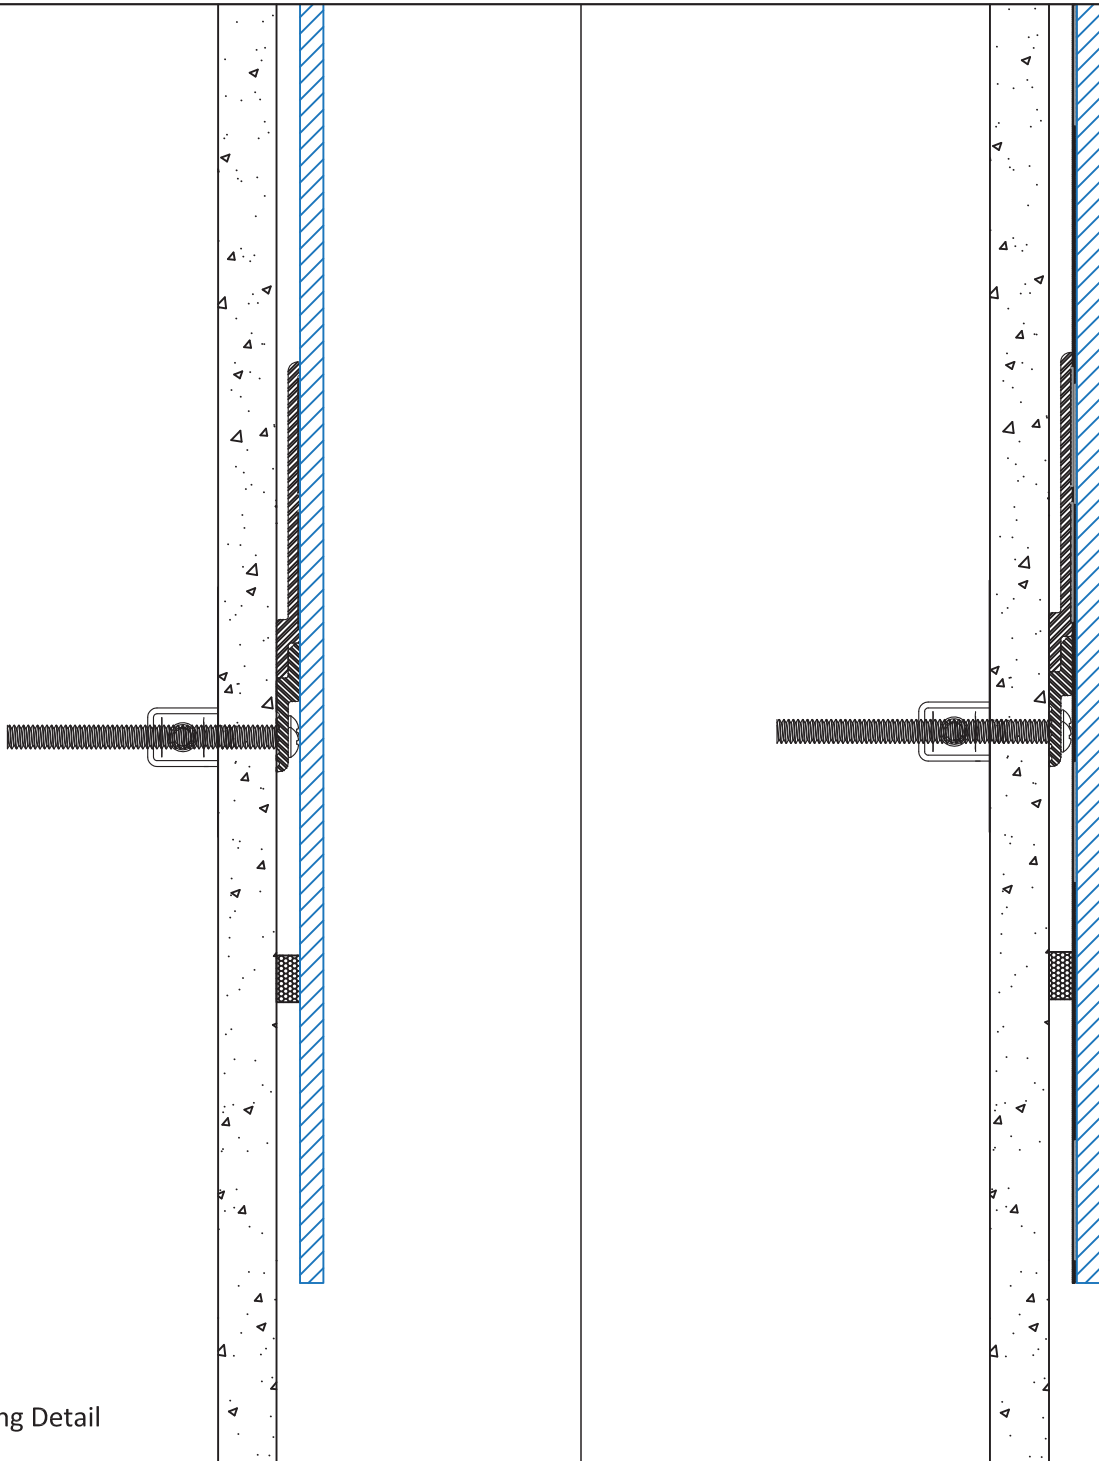

Hidden (Magnetic / Non-Magnetic)
Standard Board Size
Max™ Glassboards

Hidden Mounting Detail
6" = 1'