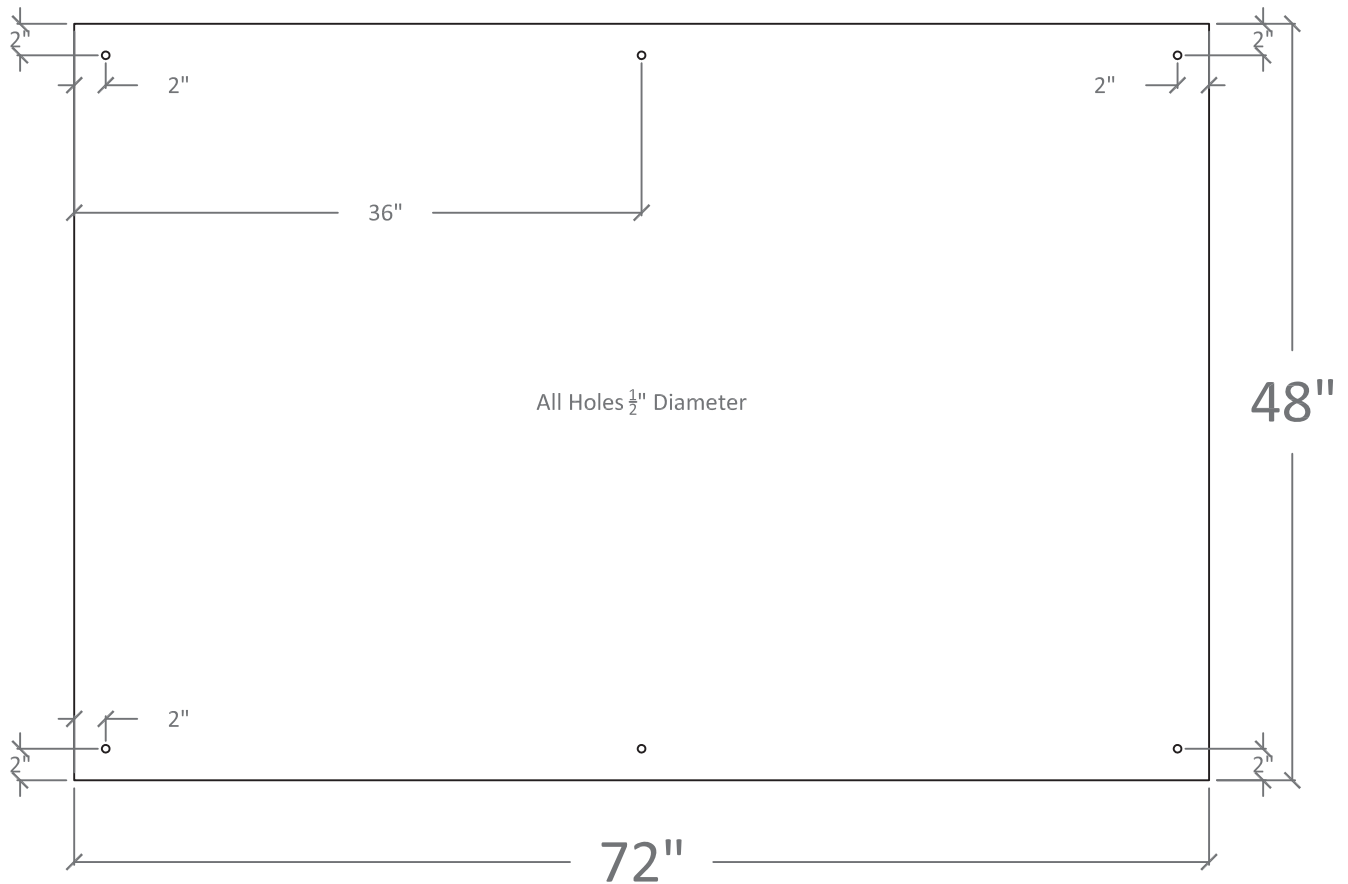

Hidden (Magnetic / Non-Magnetic)
Standard Board Size

Max™ Glassboards

Standard Board
1" = 1'