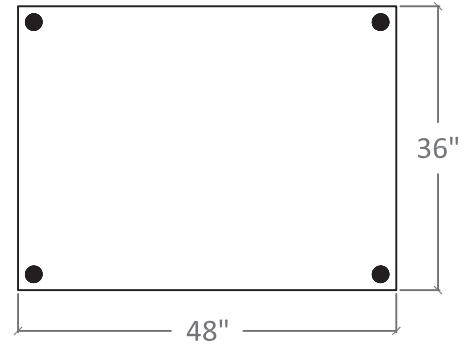

Hidden (Magnetic / Non-Magnetic)
Standard Board Size
Max™ Glassboards

Standard Board
1/2" = 1'