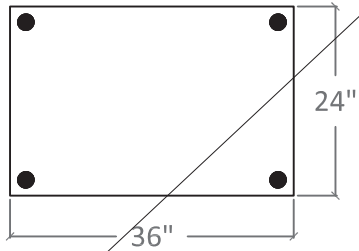

Hidden (Magnetic / Non-Magnetic)
Standard Board Size
Max™ Glassboards

Standard Board
1/2" = 1'