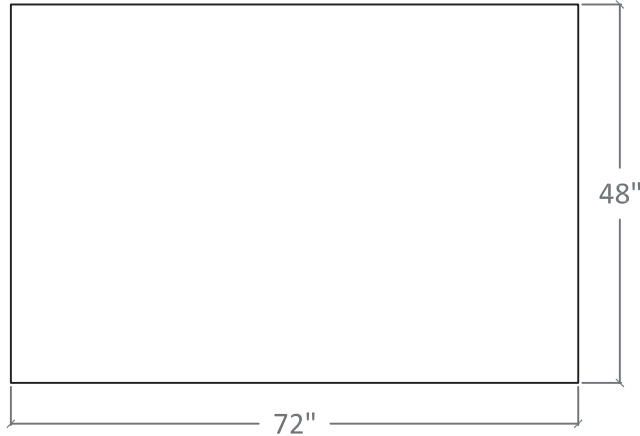

Hidden (Magnetic / Non-Magnetic)
Standard Board Size

Max™ Glassboards

Standard Board
1/2" = 1'

General Glass International

101 Venture Way | Secaucus, New Jersey | 07094-1808
800.431.2042 | T: 201.553.1850 | F: 201.553.1851 | generalglass.com

SEE WHAT
GLASS
CAN DO