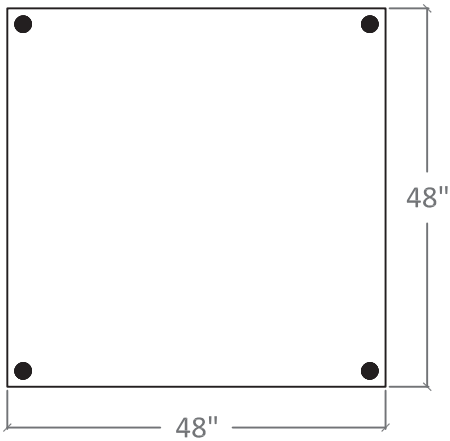

Hidden (Magnetic / Non-Magnetic)
Standard Board Size
Max™ Glassboards

Standard Board
1/2" = 1'