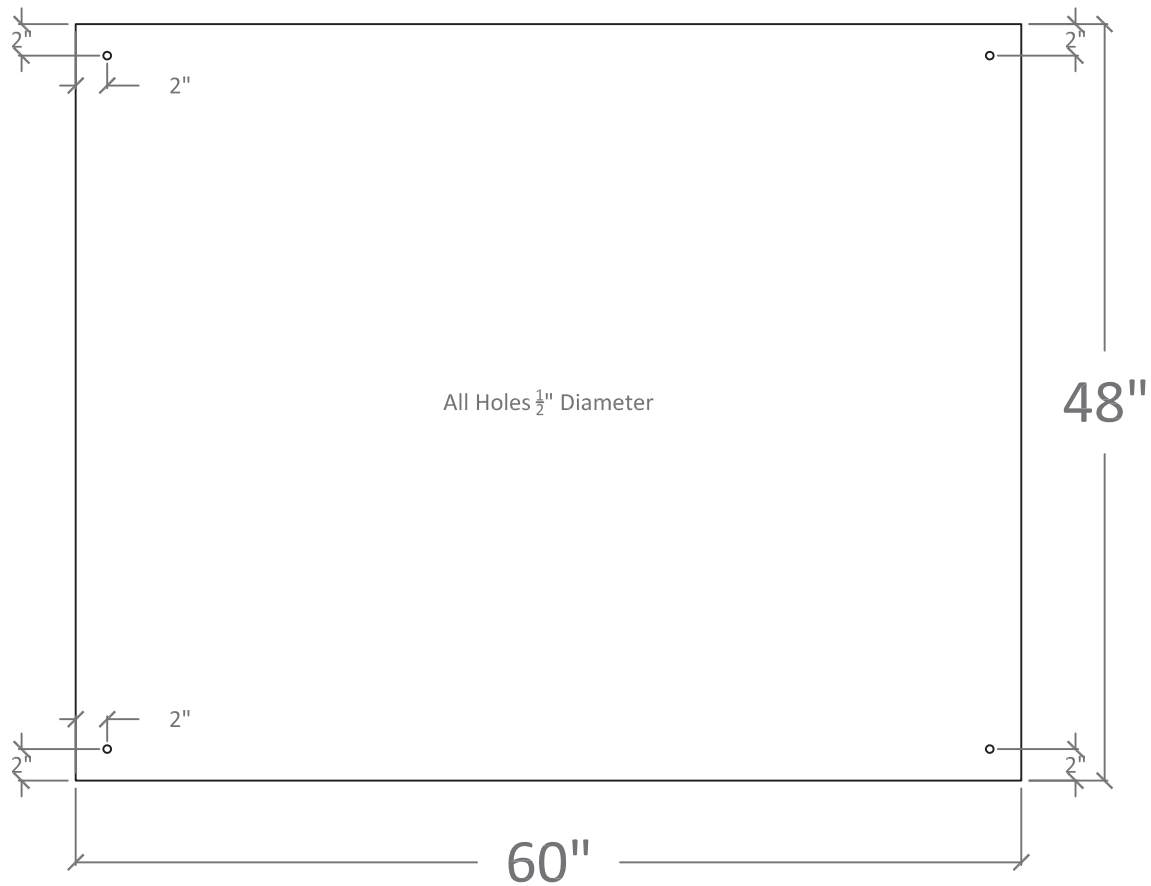

Hidden (Magnetic / Non-Magnetic)
Standard Board Size

Max™ Glassboards

Standard Board
1" = 1'