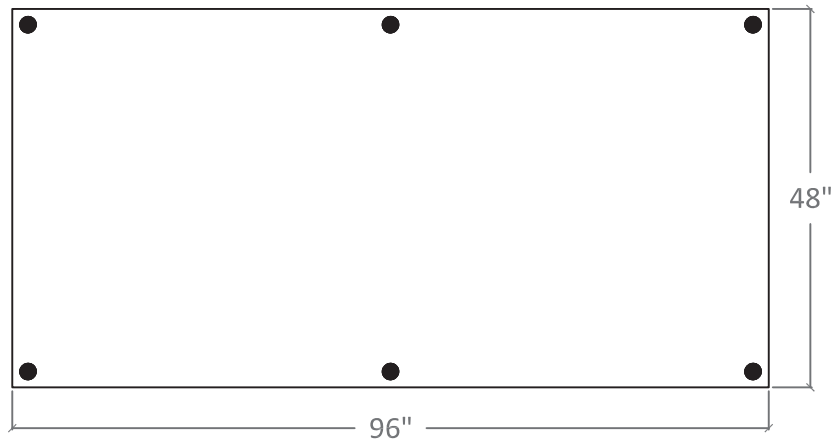

Hidden (Magnetic / Non-Magnetic)
Standard Board Size

Max™ Glassboards

Standard Board
1/2" = 1'