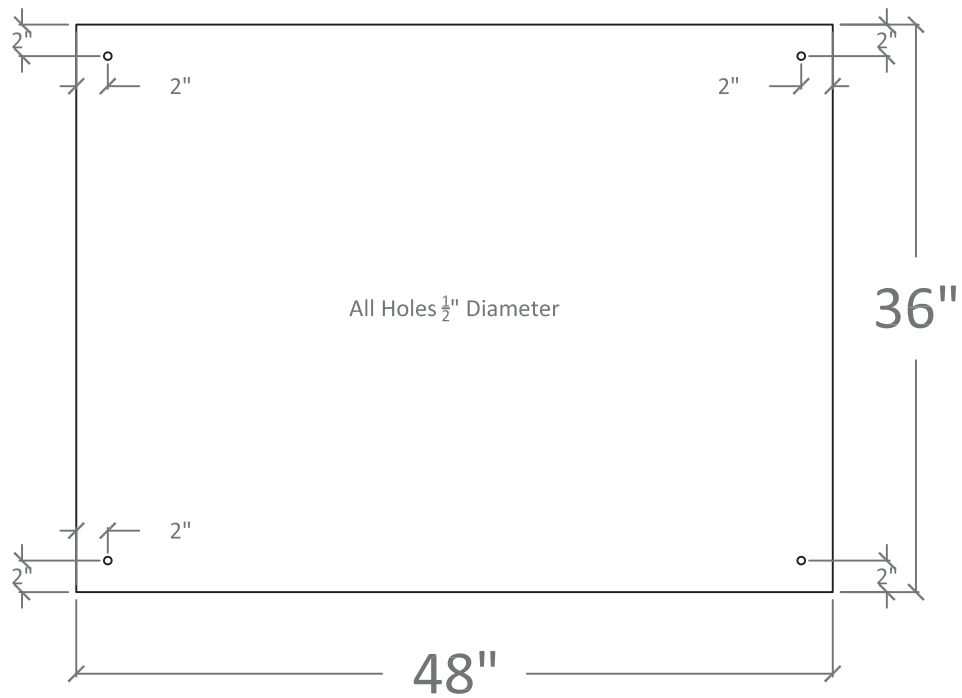

Hidden (Magnetic / Non-Magnetic)
Standard Board Size
Max™ Glassboards

Standard Board
1" = 1'