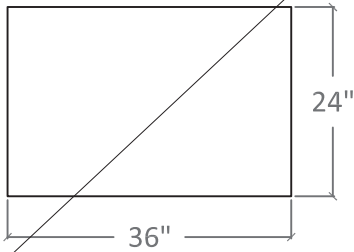

Hidden (Magnetic / Non-Magnetic)
Standard Board Size
Max™ Glassboards

Standard Board
1/2" = 1'