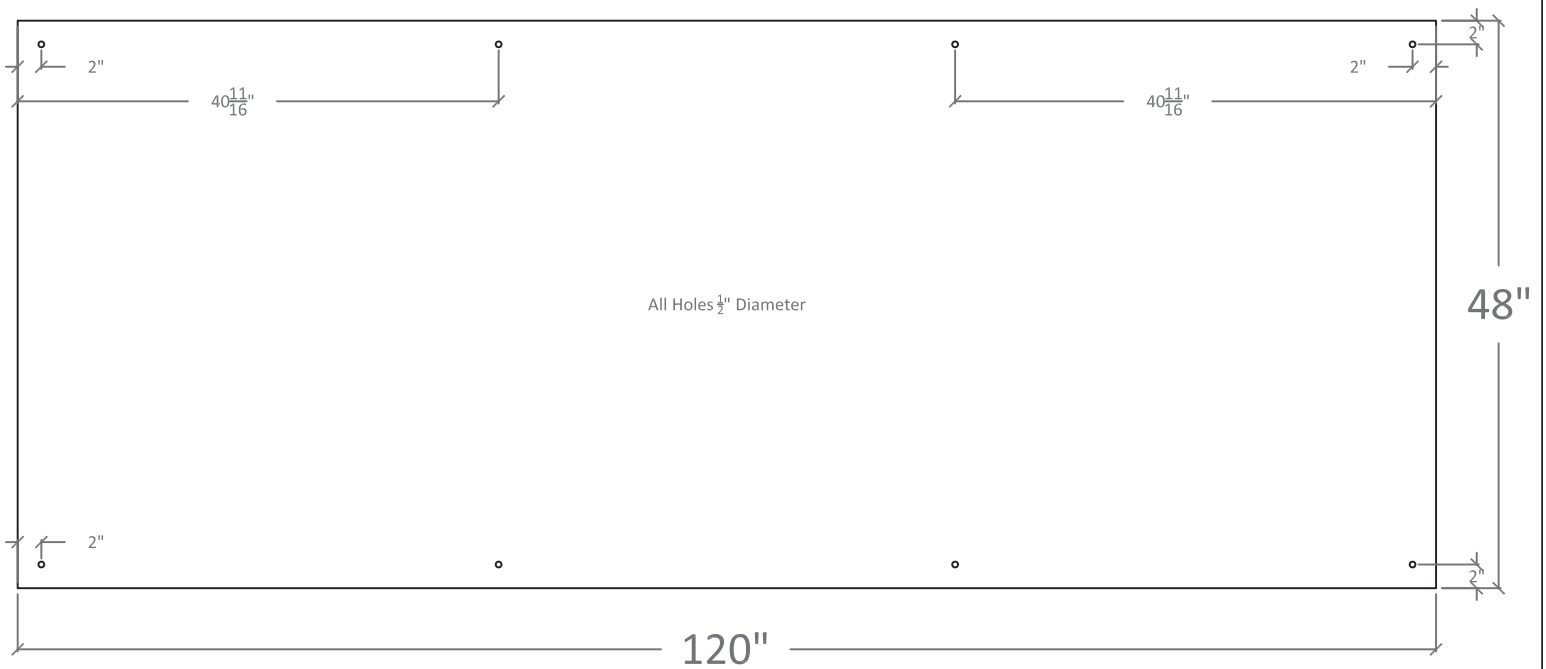

Hidden (Magnetic / Non-Magnetic)
Standard Board Size
Max™ Glassboards

Standard Board
1" = 1'