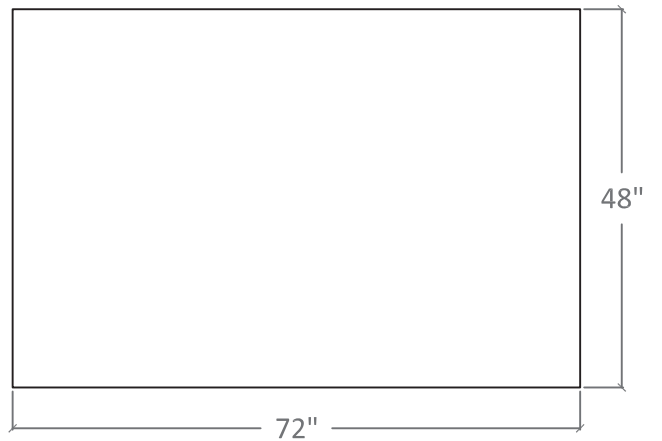

Hidden (Magnetic / Non-Magnetic)
Standard Board Size
Max™ Glassboards

Standard Board
1/2" = 1'