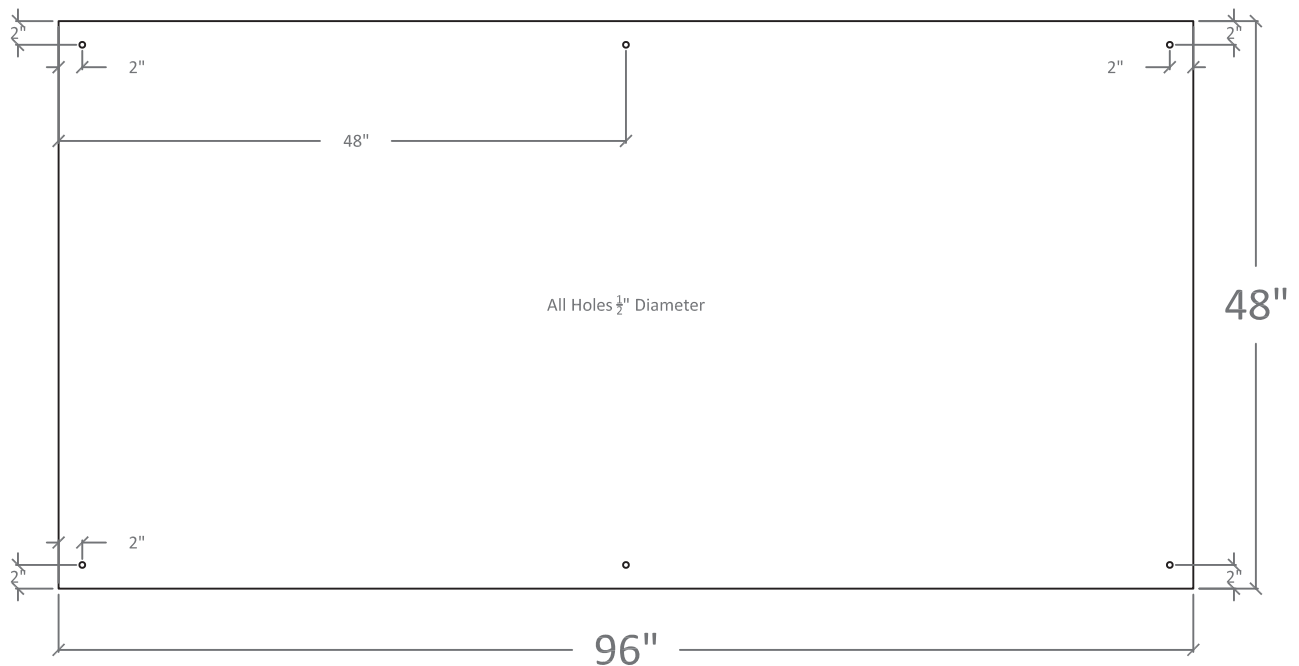

Hidden (Magnetic / Non-Magnetic)
Standard Board Size

Max™ Glassboards

Standard Board
3/4" = 1'