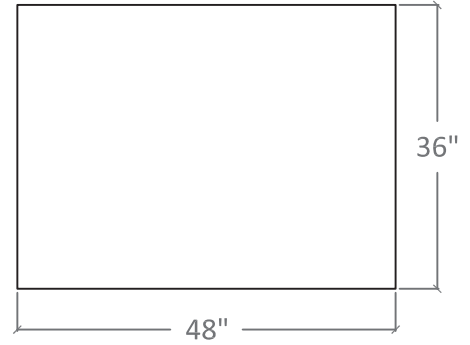

Hidden (Magnetic / Non-Magnetic)
Standard Board Size
Max™ Glassboards

Standard Board
1/2" = 1'