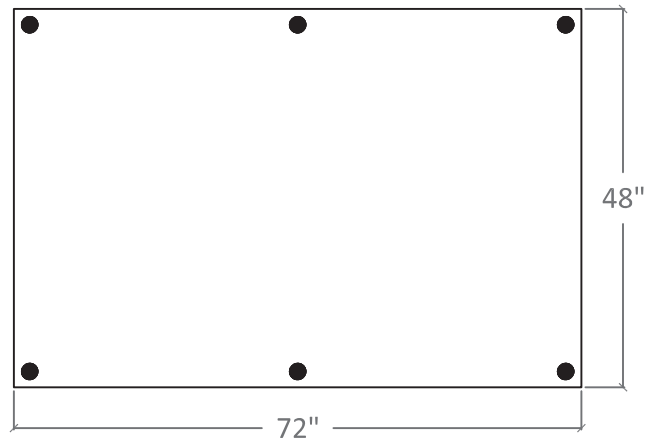

Hidden (Magnetic / Non-Magnetic)
Standard Board Size
Max™ Glassboards

Standard Board
1/2" = 1'