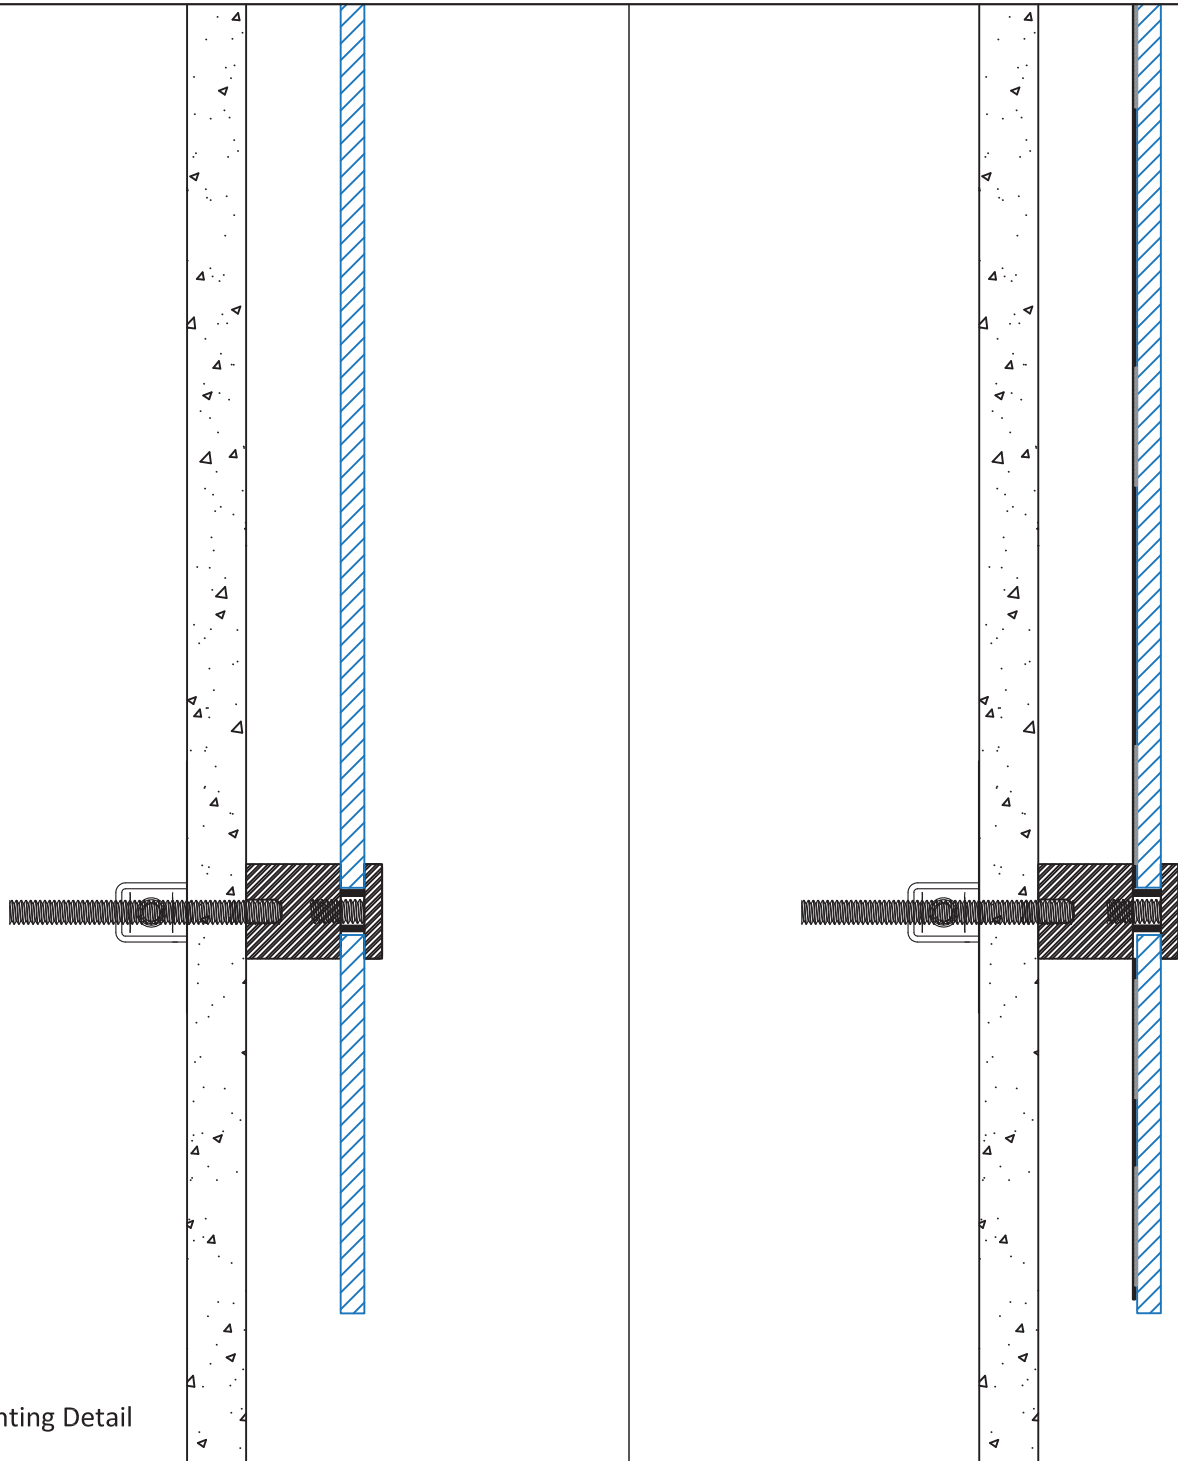

Hidden (Magnetic / Non-Magnetic)
Standard Board Size

Max™ Glassboards

Point. Mounting Detail
6" = 1'