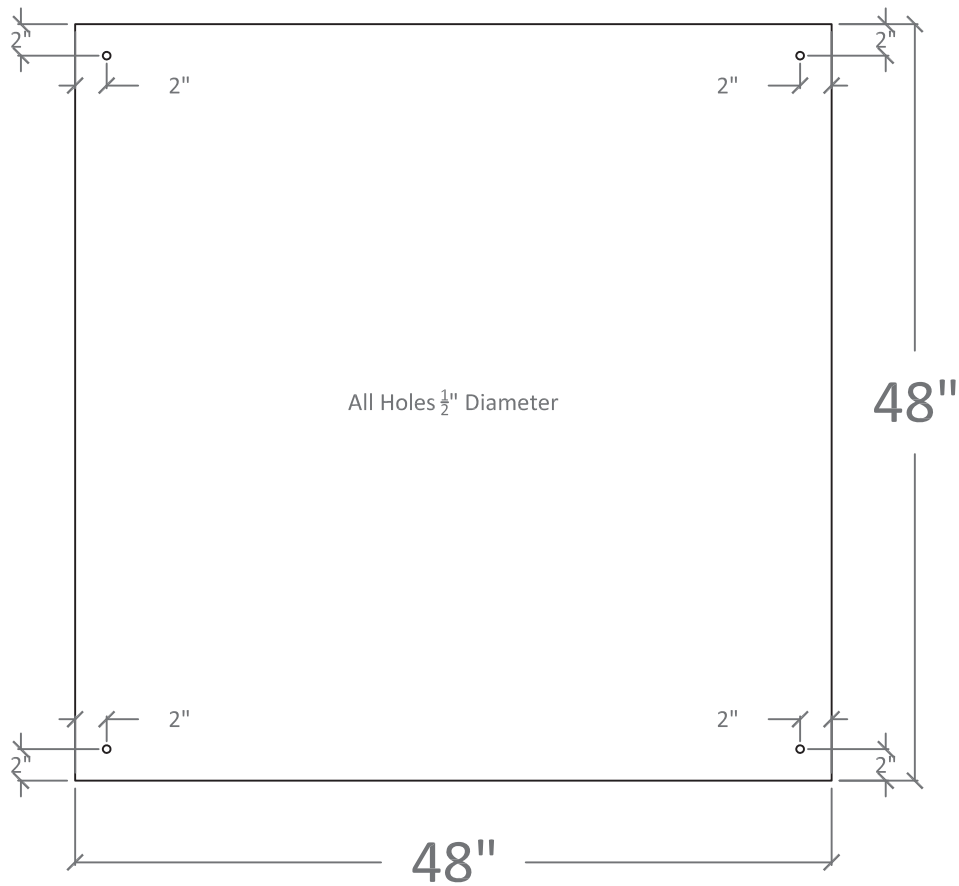

Hidden (Magnetic / Non-Magnetic)
Standard Board Size
Max™ Glassboards

Standard Board
1" = 1'