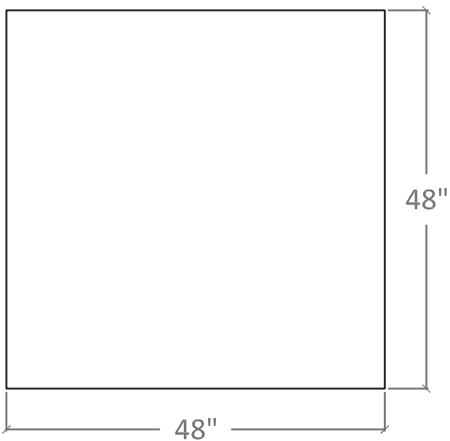

Hidden (Magnetic / Non-Magnetic)
Standard Board Size
Max™ Glassboards

Standard Board
1/2" = 1'