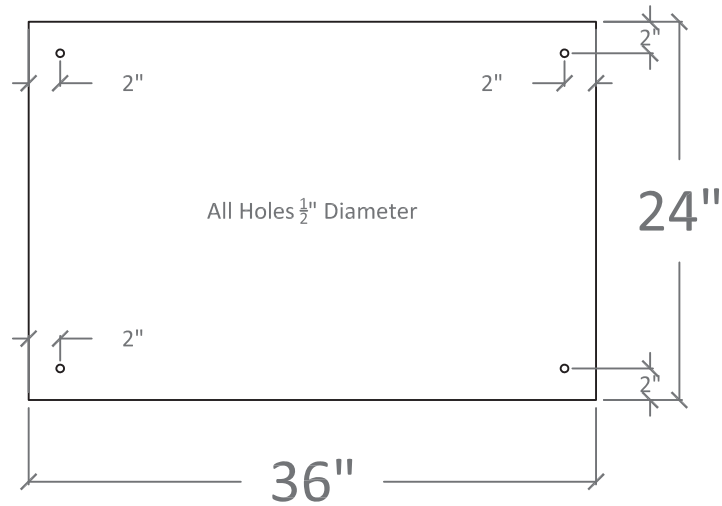

Hidden (Magnetic / Non-Magnetic)
Standard Board Size

Max™ Glassboards

Standard Board
1" = 1'