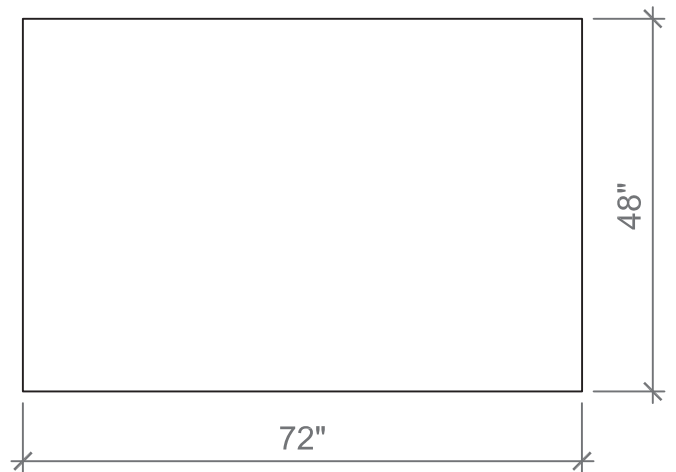

Hidden
Standard Board Size
Max™ Glassboards

Standard Board
1/2" = 1'