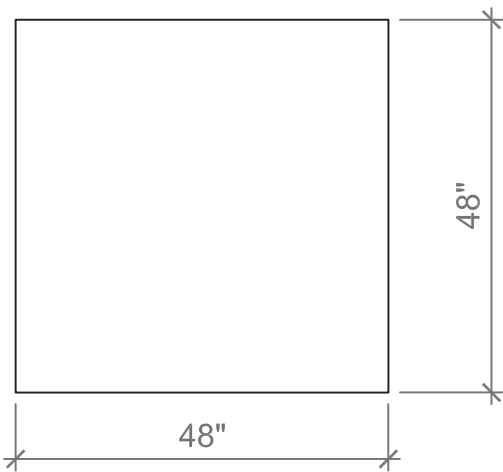

Hidden
Standard Board Size
Max™ Glassboards

Standard Board
1/2" = 1'