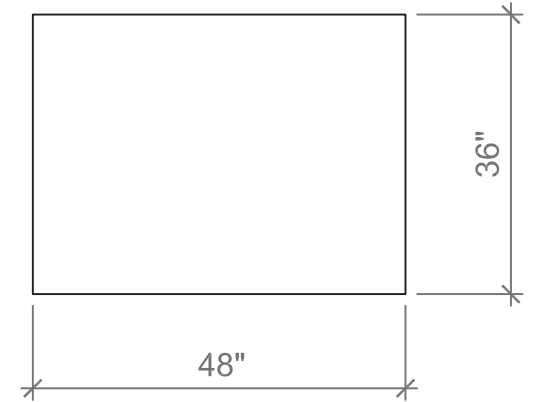

Hidden
Standard Board Size
Max™ Glassboards

Standard Board
1/2" = 1'