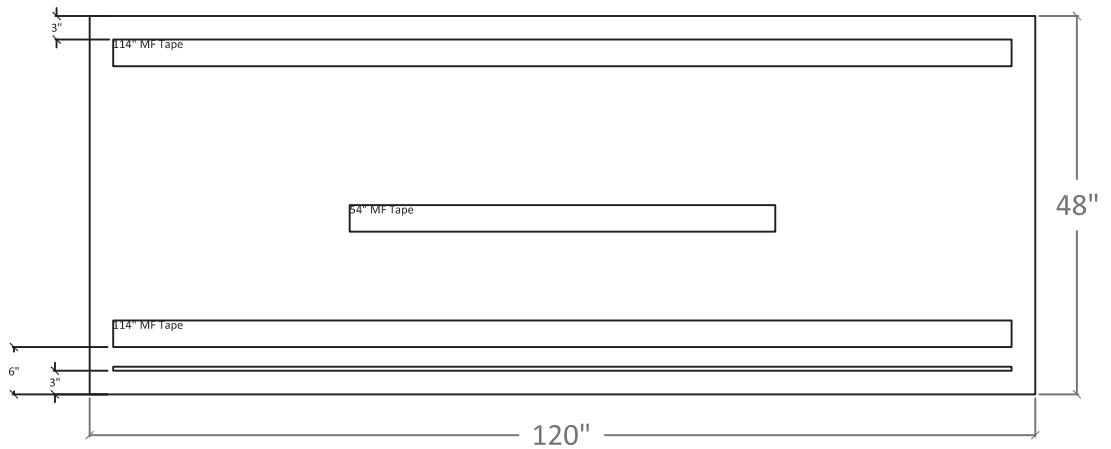

Hidden (Magnetic)
Hanger Prep
Max™ Glassboards

Standard Board
1/2" = 1'