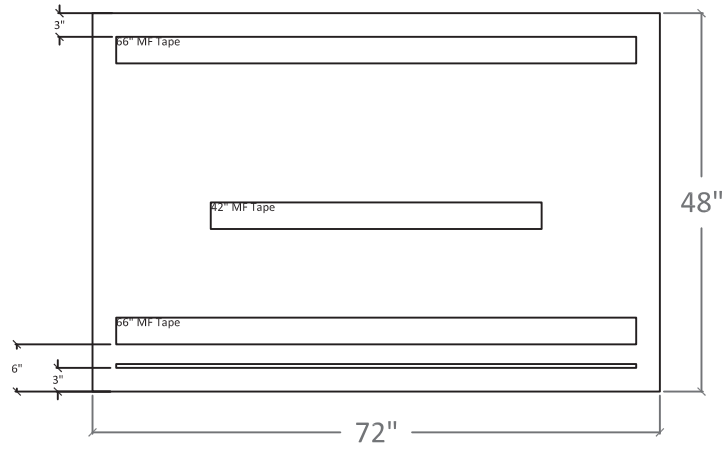

Hidden (Magnetic)
Hanger Prep
Max™ Glassboards

Standard Board
1/2" = 1'