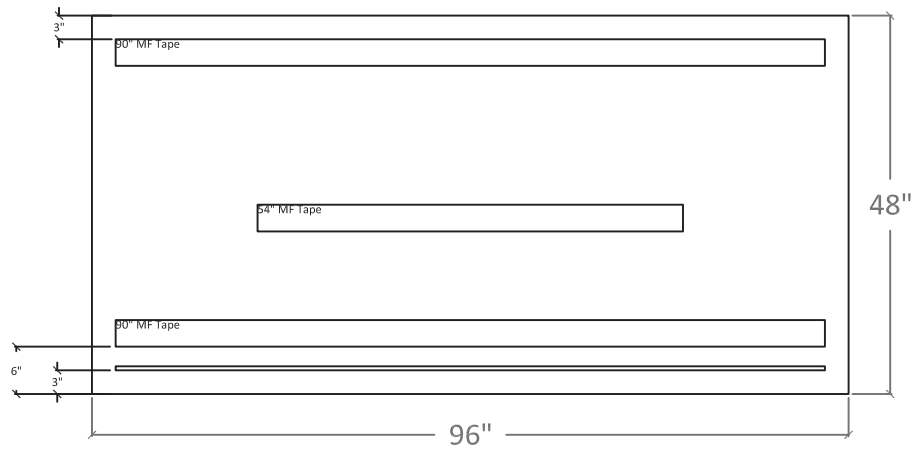

Hidden (Magnetic)
Hanger Prep
Max™ Glassboards

Standard Board
1/2" = 1'