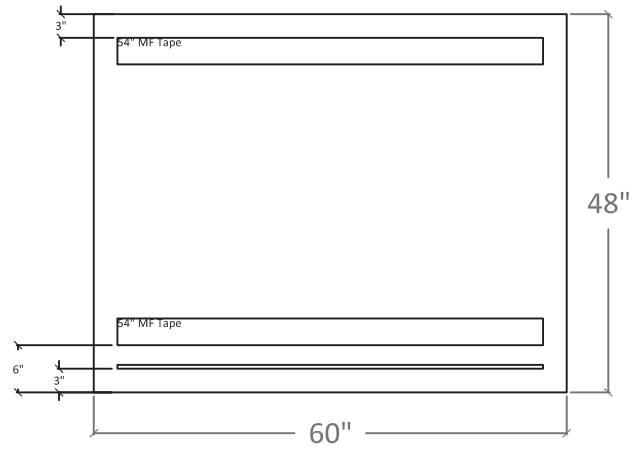

Hidden (Magnetic)
Hanger Prep
Max™ Glassboards

Standard Board
1/2" = 1'