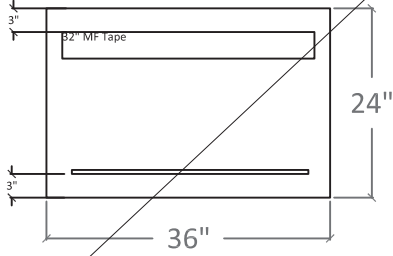

Hidden (Magnetic)
Hanger Prep
Max™ Glassboards

Standard Board
1/2" = 1'