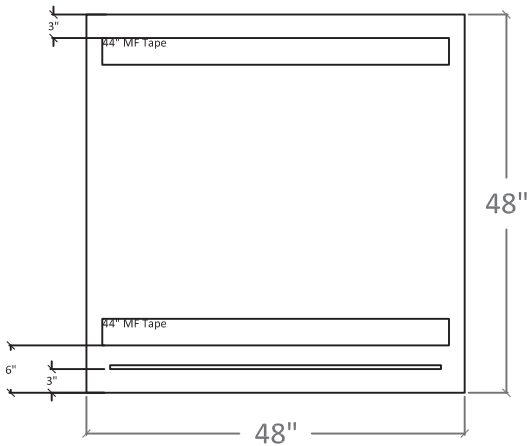

Hidden (Magnetic)
Hanger Prep
Max™ Glassboards

Standard Board
1/2" = 1'