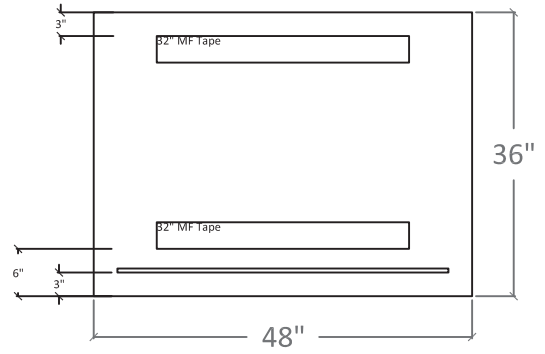

Hidden (Magnetic)
Hanger Prep
Max™ Glassboards

Standard Board
1/2" = 1'