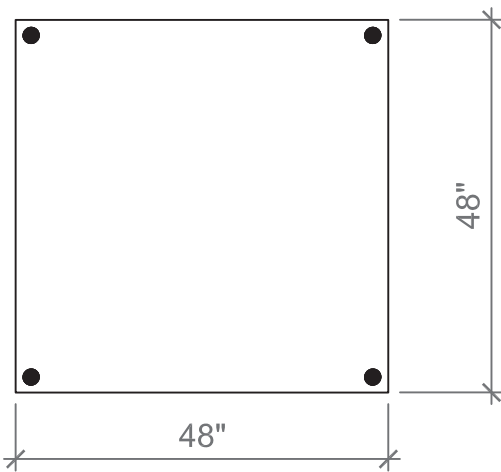

Point
Standard Board Size
Max™ Glassboards

Standard Board
1/2" = 1'