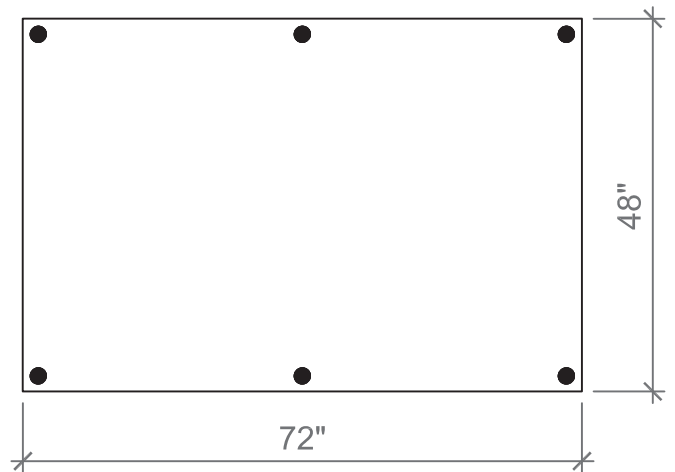

Point
Standard Board Size
Max™ Glassboards

Standard Board
1/2" = 1'