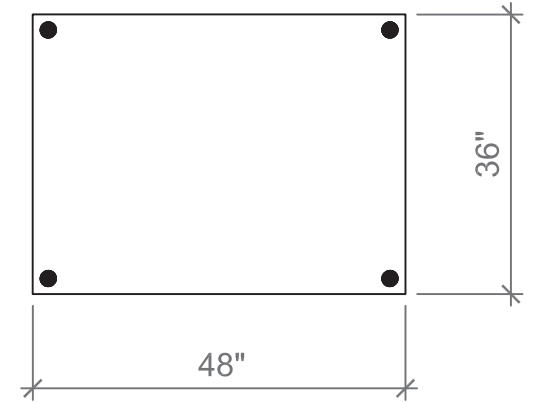

Point
Standard Board Size
Max™ Glassboards

Standard Board
1/2" = 1'