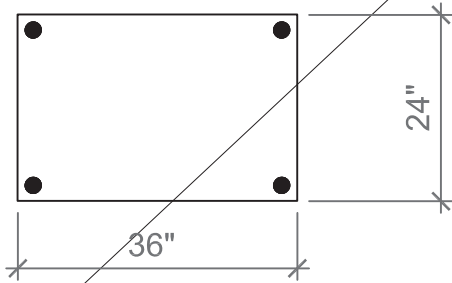

Point
Standard Board Size
Max™ Glassboards

Standard Board
1/2" = 1'